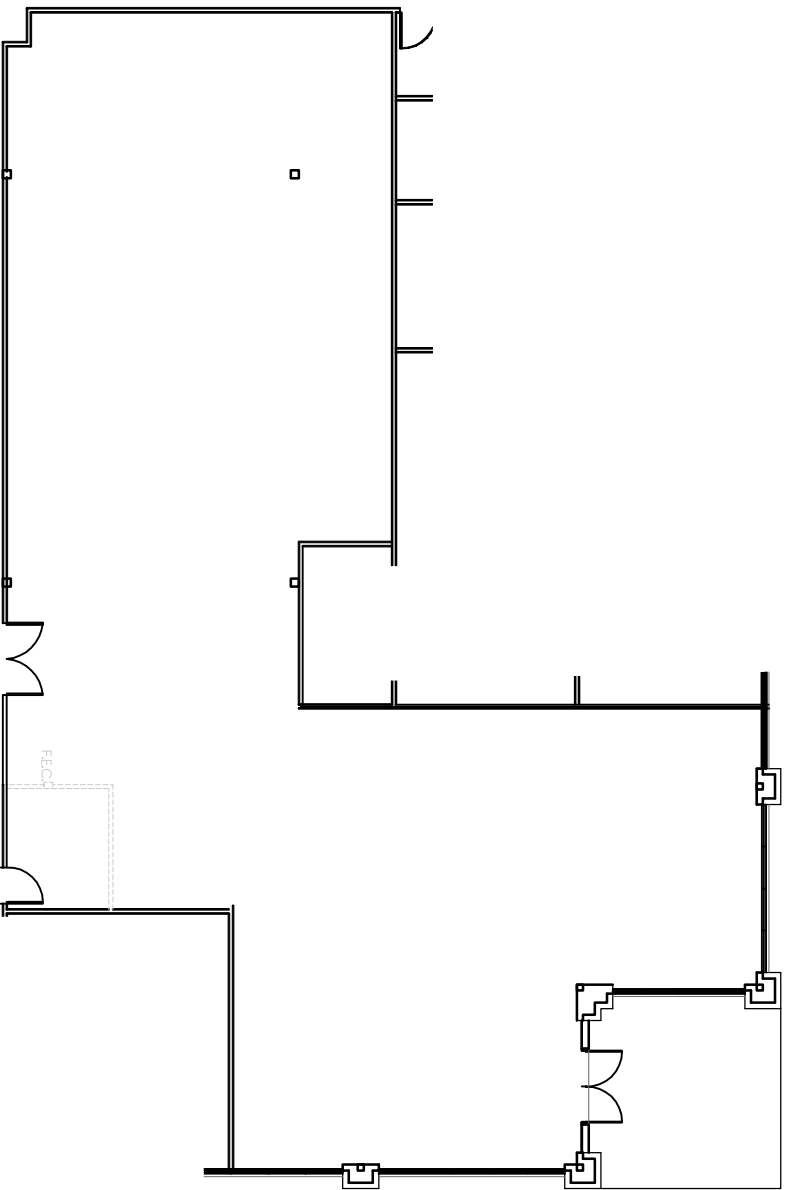

LOCATION PLAN
N.T.S.

FIRST FLOOR TENANT PLAN
N.T.S.

SPANGENBERG PHILLIPS
ARCHITECTURE
121 N. Mead, Suite 201, Wichita, KS 67202
TEL: 316.267.4002 FAX: 316.267.1509
www.spangenbergphillips.com

NORTHROCK - 8110 E. 32ND - SUITE 120