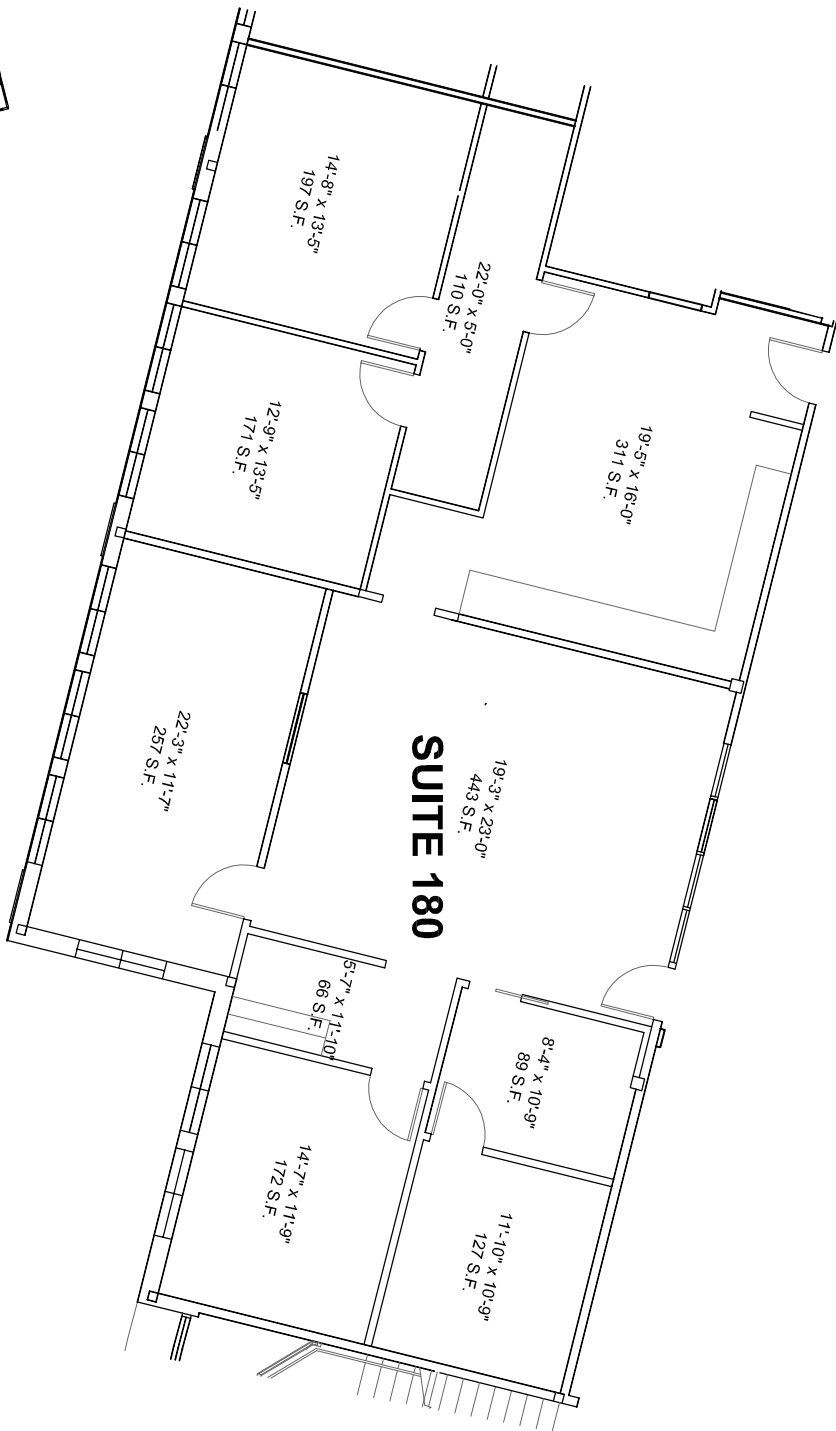

SPANGENBERG PHILLIPS
ARCHITECTURE
121 N. Mead, Suite 201, Wichita, KS 67202
TEL: 316.267.4002 FAX: 316.267.1509
www.spangenbergphillips.com

KEY PLAN

NOT TO SCALE

1

FLOOR PLAN

3/32"=1'-0"
0 4'

HINKLE ELKOURI BUILDING - SUITE 180