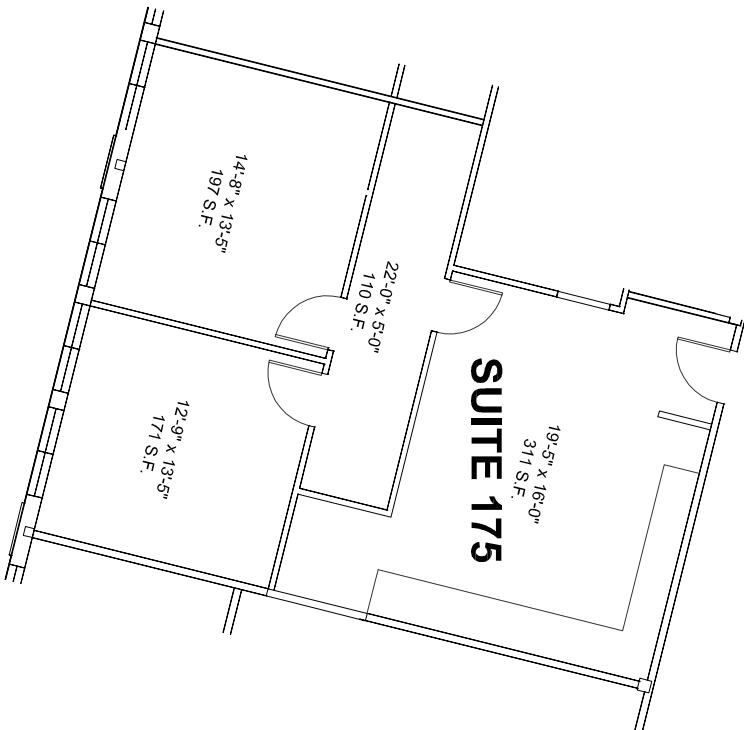

SPANGENBERG PHILLIPS
ARCHITECTURE
121 N. Mead, Suite 201, Wichita, KS 67202
TEL: 316.267.4002 FAX: 316.267.1509
www.spangenbergphillips.com

KEY PLAN
NOT TO SCALE

 **1 FLOOR PLAN**
0 3/32"=1'-0"
4'

HINKLE ELKOURI BUILDING - SUITE 175